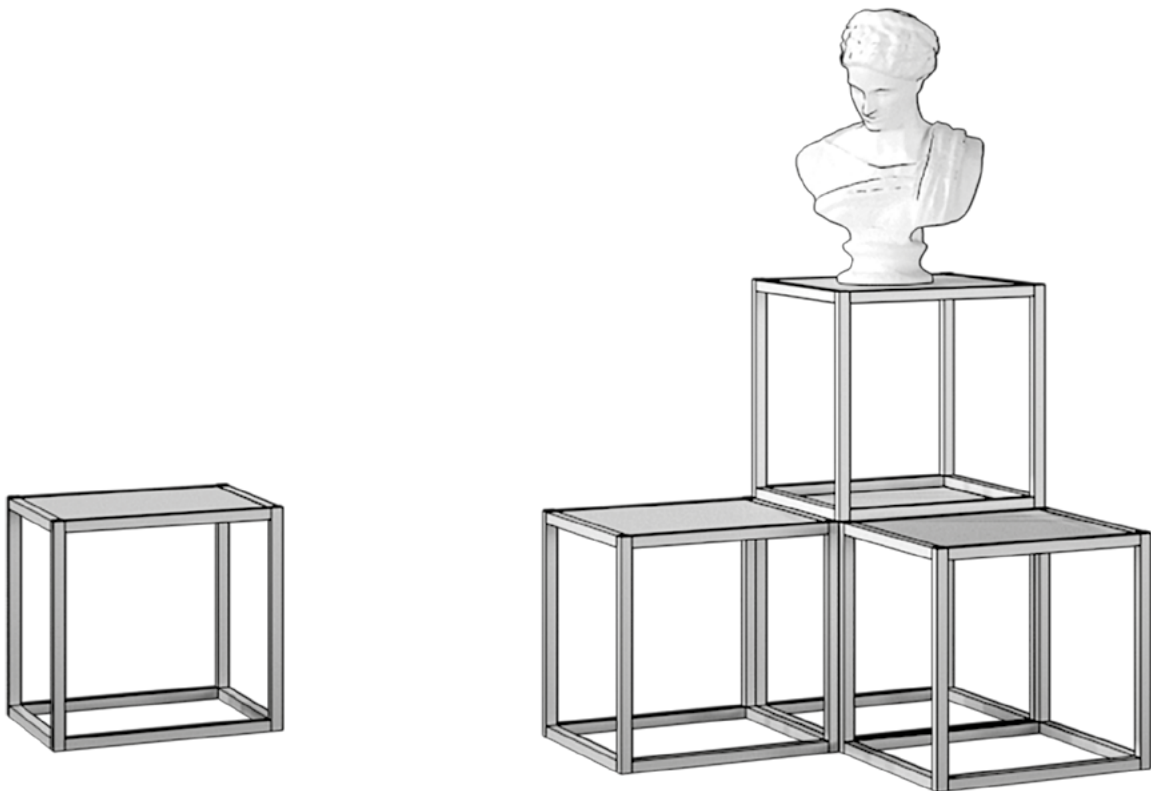

module

Flexible. Scalable. No compromises.
One base—endless possibilities.
Refined aesthetics in every detail.

In HELO FORM, everything starts with one key element—the module.

It is the basic element that can be multiplied and modified.

Countless combinations and configurations of forms can be created based on the modules.